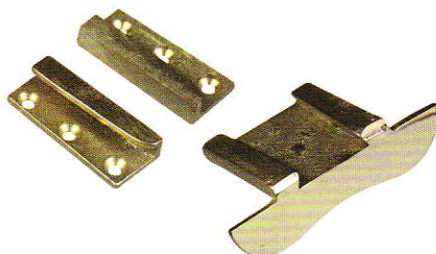

Loqueteaux et Fermetures en laiton

0885
Double Table Catch

2638
Double Banjo Catch

1850
Banjo Catch

0902
Button Catch

0907
Secretaire Catch

2006
Round Table Catch

4062
Dovetail Table Slide

1756
Table Fork

1170/1175
Table/Sash Screw

Catches

No	↔	H
0885	152mm 6"	64mm 2 1/2"
0902	35mm 1 3/8"	-
0902	41mm 1 5/8"	-
0907	25mm 1"	45mm 1 3/4"
0907	32mm 1 1/4"	57mm 2 1/4"
0907	35mm 1 3/8"	67mm 2 5/8"
1744	28mm 1 1/8"	83mm 3 1/4"
1756A	64mm 2 1/2"	-
1756B	76mm 3"	-
1756C	89mm 3 1/2"	-
1756D	102mm 4"	-
1850A	57mm 2 1/4"	51mm 2"
1850B	76mm 3"	64mm 2 1/2"
2006A	51mm 2"	-
2006B	57mm 2 1/4"	-
2006C	64mm 2 1/2"	-
2638	210mm 8 1/4"	76mm 3"
4062	60mm 2 3/8"	9mm 3/8"
1791	12mm 1/2"	76mm 3"
6032	14mm 9/16"	51mm 2"
6038	16mm 5/8"	64mm 2 1/2"
6038	16mm 5/8"	76mm 3"
7302	13mm 1/2"	76mm 3"
No	↔	∅
1170	64mm 2 1/2"	9mm 3/8"
1170	76mm 3"	9mm 3/8"
1170	89mm 3 1/2"	9mm 3/8"
1170	102mm 4"	9mm 3/8"
1175	64mm 2 1/2"	8mm 5/16"
1175	76mm 3"	8mm 5/16"
1175	89mm 3 1/2"	8mm 5/16"
1175	102mm 4"	8mm 5/16"

Loqueteaux à billes

2200 - Loqueteau à bille avec gâche - laiton

Ball catch with keeper - brass

2201 - Loqueteau à bille sans gâche - laiton

Ball catch without keeper - brass

∅	●
	LB
9	●
11	●
13	●
14	●

- KOGELSNAPSLUITING
- LOQUETEAU A BILLES
- BALL LATCH
- KUGELSCHNÄPPER