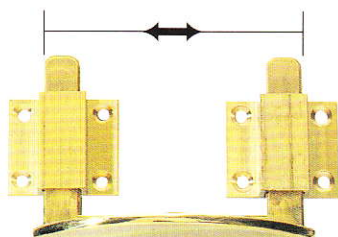

Loqueteaux et Fermetures en laiton

0885
Double Table Catch

2638
Double Banjo Catch

1850
Banjo Catch

0902
Button Catch

0907
Secretaire Catch

2006
Round Table Catch

4062
Dovetail Table Slide

1756
Table Fork

1170/1175
Table/Sash Screw

Catches

No	↔	H
0885	152mm 6"	64mm 2 1/2"
0902	35mm 1 3/8"	-
0902	41mm 1 5/8"	-
0907	25mm 1"	45mm 1 3/4"
0907	32mm 1 1/4"	57mm 2 1/4"
0907	35mm 1 3/8"	67mm 2 5/8"
1744	28mm 1 1/8"	83mm 3 1/4"
1756A	64mm 2 1/2"	-
1756B	76mm 3"	-
1756C	89mm 3 1/2"	-
1756D	102mm 4"	-
1850A	57mm 2 1/4"	51mm 2"
1850B	76mm 3"	64mm 2 1/2"
2006A	51mm 2"	-
2006B	57mm 2 1/4"	-
2006C	64mm 2 1/2"	-
2638	210mm 8 1/4"	76mm 3"
4062	60mm 2 3/8"	9mm 3/8"
1791	12mm 1/2"	76mm 3"
6032	14mm 9/16"	51mm 2"
6038	16mm 5/8"	64mm 2 1/2"
6038	16mm 5/8"	76mm 3"
7302	13mm 1/2"	76mm 3"
No	↔	∅
1170	64mm 2 1/2"	9mm 3/8"
1170	76mm 3"	9mm 3/8"
1170	89mm 3 1/2"	9mm 3/8"
1170	102mm 4"	9mm 3/8"
1175	64mm 2 1/2"	8mm 5/16"
1175	76mm 3"	8mm 5/16"
1175	89mm 3 1/2"	8mm 5/16"
1175	102mm 4"	8mm 5/16"

Loqueteaux à billes

2200 - Loqueteau à bille avec gâche - laiton

Ball catch with keeper - brass

2201 - Loqueteau à bille sans gâche - laiton

Ball catch without keeper - brass

∅	●
	LB
9	●
11	●
13	●
14	●

- KOGELSNAPSLUITING
- LOQUETEAU A BILLES
- BALL LATCH
- KUGELSCHNÄPPER