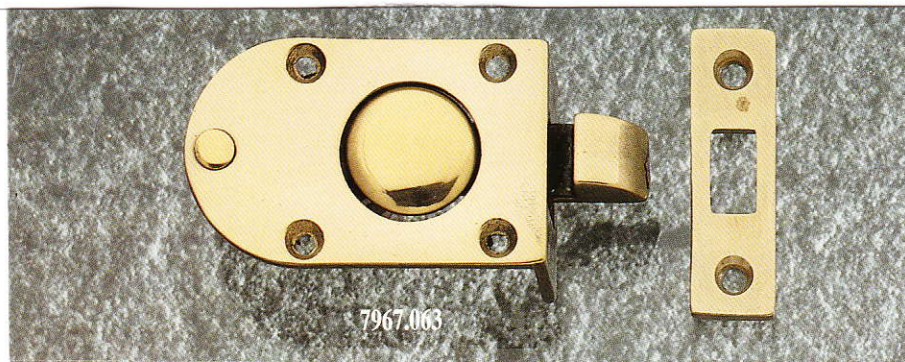

Loqueteaux et Fermetures en laiton

0885
Double Table Catch

2638
Double Banjo Catch

1850
Banjo Catch

0902
Button Catch

0907
Secretaire Catch

2006
Round Table Catch

4062
Dovetail Table Slide

1756
Table Fork

1170/1175
Table/Sash Screw

Catches

No	↔	H
0885	152mm 6"	64mm 2 1/2"
0902	35mm 1 3/8"	-
0902	41mm 1 5/8"	-
0907	25mm 1"	45mm 1 3/4"
0907	32mm 1 1/4"	57mm 2 1/4"
0907	35mm 1 3/8"	67mm 2 5/8"
1744	28mm 1 1/8"	83mm 3 1/4"
1756A	64mm 2 1/2"	-
1756B	76mm 3"	-
1756C	89mm 3 1/2"	-
1756D	102mm 4"	-
1850A	57mm 2 1/4"	51mm 2"
1850B	76mm 3"	64mm 2 1/2"
2006A	51mm 2"	-
2006B	57mm 2 1/4"	-
2006C	64mm 2 1/2"	-
2638	210mm 8 1/4"	76mm 3"
4062	60mm 2 3/8"	9mm 3/8"
1791	12mm 1/2"	76mm 3"
6032	14mm 9/16"	51mm 2"
6038	16mm 5/8"	64mm 2 1/2"
6038	16mm 5/8"	76mm 3"
7302	13mm 1/2"	76mm 3"
No	↔	∅
1170	64mm 2 1/2"	9mm 3/8"
1170	76mm 3"	9mm 3/8"
1170	89mm 3 1/2"	9mm 3/8"
1170	102mm 4"	9mm 3/8"
1175	64mm 2 1/2"	8mm 5/16"
1175	76mm 3"	8mm 5/16"
1175	89mm 3 1/2"	8mm 5/16"
1175	102mm 4"	8mm 5/16"

Loqueteaux à billes

2200 - Loqueteau à bille avec gâche - laiton

Ball catch with keeper - brass

2201 - Loqueteau à bille sans gâche - laiton

Ball catch without keeper - brass

∅	●
	LB
9	●
11	●
13	●
14	●

- KOGELSNAPSLUITING
- LOQUETEAU A BILLES
- BALL LATCH
- KUGELSCHNÄPPER