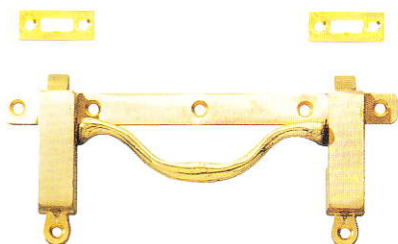

Loqueteaux et Fermetures en laiton

0885
Double Table Catch

2638
Double Banjo Catch

1850
Banjo Catch

0902
Button Catch

0907
Secretaire Catch

2006
Round Table Catch

4062
Dovetail Table Slide

1756
Table Fork

1170/1175
Table/Sash Screw

Catches

No	↔	H
0885	152mm 6"	64mm 2 1/2"
0902	35mm 1 3/8"	-
0902	41mm 1 5/8"	-
0907	25mm 1"	45mm 1 3/4"
0907	32mm 1 1/4"	57mm 2 1/4"
0907	35mm 1 3/8"	67mm 2 5/8"
1744	28mm 1 1/8"	83mm 3 1/4"
1756A	64mm 2 1/2"	-
1756B	76mm 3"	-
1756C	89mm 3 1/2"	-
1756D	102mm 4"	-
1850A	57mm 2 1/4"	51mm 2"
1850B	76mm 3"	64mm 2 1/2"
2006A	51mm 2"	-
2006B	57mm 2 1/4"	-
2006C	64mm 2 1/2"	-
2638	210mm 8 1/4"	76mm 3"
4062	60mm 2 3/8"	9mm 3/8"
1791	12mm 1/2"	76mm 3"
6032	14mm 9/16"	51mm 2"
6038	16mm 5/8"	64mm 2 1/2"
6038	16mm 5/8"	76mm 3"
7302	13mm 1/2"	76mm 3"
No	↔	∅
1170	64mm 2 1/2"	9mm 3/8"
1170	76mm 3"	9mm 3/8"
1170	89mm 3 1/2"	9mm 3/8"
1170	102mm 4"	9mm 3/8"
1175	64mm 2 1/2"	8mm 5/16"
1175	76mm 3"	8mm 5/16"
1175	89mm 3 1/2"	8mm 5/16"
1175	102mm 4"	8mm 5/16"

Loqueteaux à billes

2200 - Loqueteau à bille avec gâche - laiton

Ball catch with keeper - brass

2201 - Loqueteau à bille sans gâche - laiton

Ball catch without keeper - brass

∅	●
	LB
9	●
11	●
13	●
14	●

- KOGELSNAPSLUITING
- LOQUETEAU A BILLES
- BALL LATCH
- KUGELSCHNÄPPER